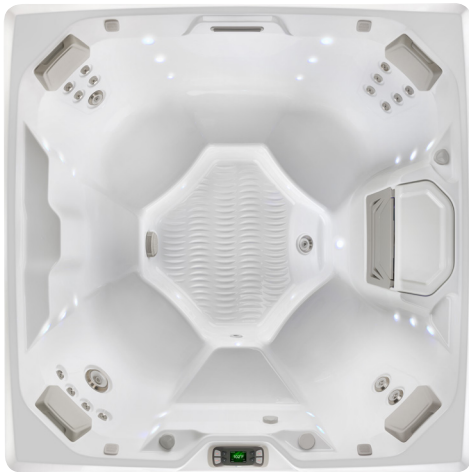

230

Voltage

203 x 203 x 84 cm

Dimensions

FreshWater[®] Salt System Ready

Water Care

BEAM™

Beam spa shown with Alpine White shell and Sable cabinet.

Shell Colours

Cabinet Colours

Cover Colours

Seating Capacity	4 people	Lighting System	Raio™ multi-colour interior points of light Exterior multi-colour lighting with timer
Dimensions	203 x 203 x 84 cm	Heater	Titanium No-Fault® 1,500 W / 230 V
Water Capacity	1,115 litres	Energy Efficiency	FiberCor® Insulation; Certified to California Energy Commission (CEC) and APSP 14 energy efficiency standards for portable spas
Weight	320 kg dry; 1,750 kg filled*	Filtration System	Dual action, 9.3 m ² , top loading
Jets	19 total • 1 XL Dual Rotary jet • 2 Standard Single Rotary jets • 2 Standard Directional jets • 14 Directional Precision™ jets	Vinyl Cover	9 to 6 tapered, 32 kg/m ³ density foam core
Water Feature	Vidro™ backlit ribbon waterfall	Available Options	CoverCradle™, CoverCradle II, Lift 'n Glide™, or UpRite™
Jet Pump	WaveMaster® 9000; One-speed, 2.5 HP Continuous Duty, 5.2 HP Breakdown Torque	Steps	Limelight Collection Step (Coastal Grey, Espresso, and Sable), Polymer Step (Ash)
Circulation Pump	SilentFlo 5000™ for quiet, continuous filtration	Entertainment	Bluetooth® Wireless Sound System
Water Care System	FreshWater® Salt System Ready	Hot Tub Cooling System	CoolZone®
Control System	IQ 2020™ with LCD control panel 230 V / 16 amp, 50 Hz		