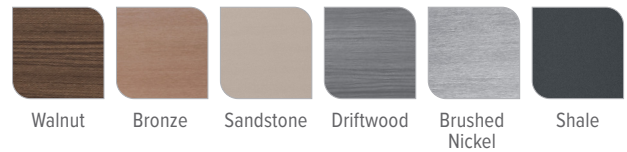

Cabinet Colours

Cover Colours

Cabinet and Shell Colour Options*

Cabinet Colours	Walnut	Bronze	Sandstone	Driftwood	Brushed Nickel	Shale
Shell Colours	Alpine White Ivory Tuscan Sun	Alpine White Ivory	Alpine White Ivory	Alpine White Ice Grey Platinum	Alpine White Ice Grey	Alpine White Ice Grey Platinum